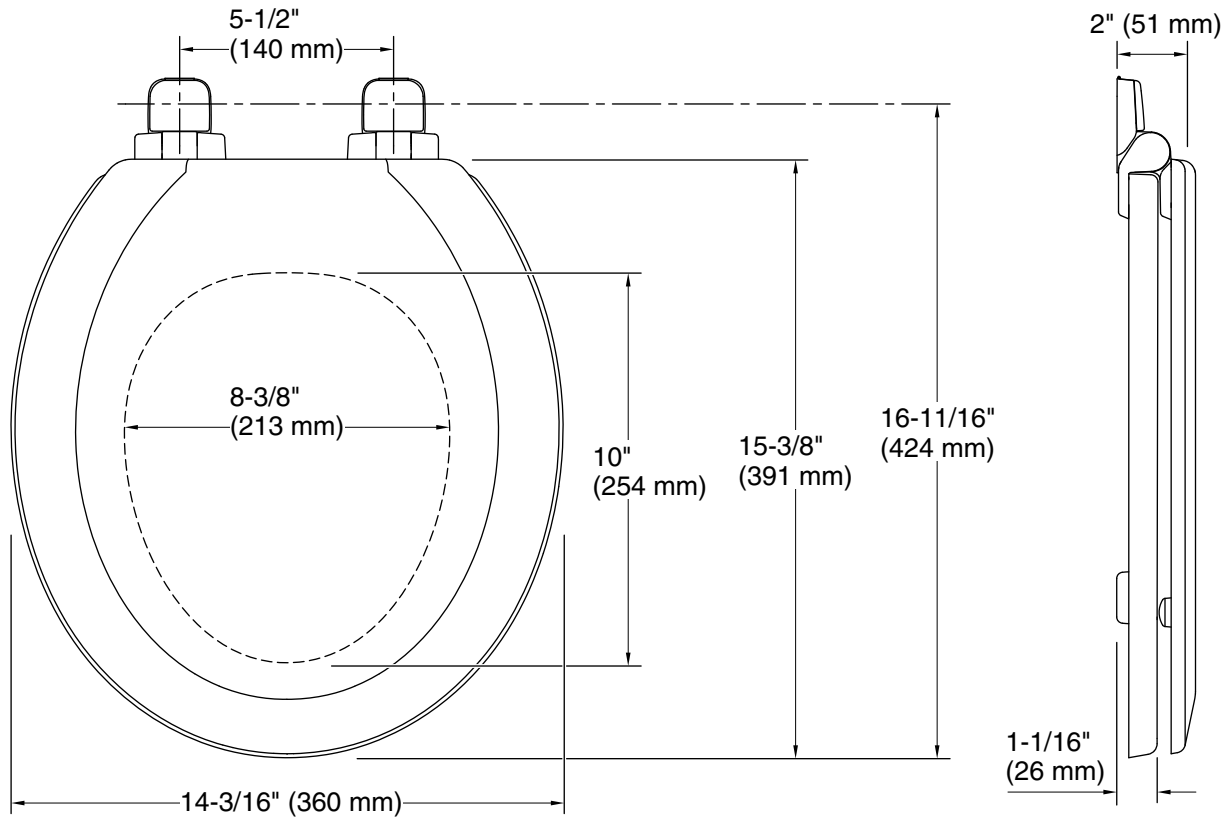

Color Code Description

	0	White
	96	Biscuit

Technical Information

All product dimensions are nominal.

Seat shape type: Round-front
Seat front type: Closed-front
Seat-mounting holes: 5-1/2" (140 mm)